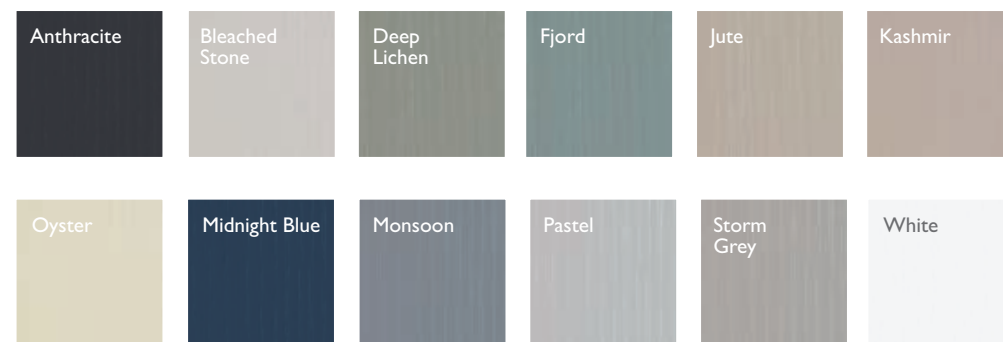

Gloss Tobacco
on tall robes.

Image Gloss White stands out from the crowd to adapt to its surroundings and most styles of living space.

Image gloss is also available in Grey Mist, Tobacco, Oyster & Kashmir.

Handle ref: HA780/HA781

Gloss White

Gloss Kashmir.
Step back to admire, step in to enjoy a truly handsome space in your life.
Image gloss is also available in Grey Mist, Tobacco, Oyster & White.
Handle ref: HA946/HA947

Gloss Kashmir

Pendle

Quality timber painted furniture, in colours of your choice.

Pendles current pallet creates stunning tasteful bedrooms and speaks volumes about you.

All Pendle bedrooms are individually crafted and decorated to your choice.

Pendle
Deep Lichen

Pendle
White

Pendle
Oyster with Anthracite

Pendle
Stone

Pendle
Monsoon with Midnight Blue

Pendle
Jute

Pendle
Storm Grey

Pendle
Midnight Blue