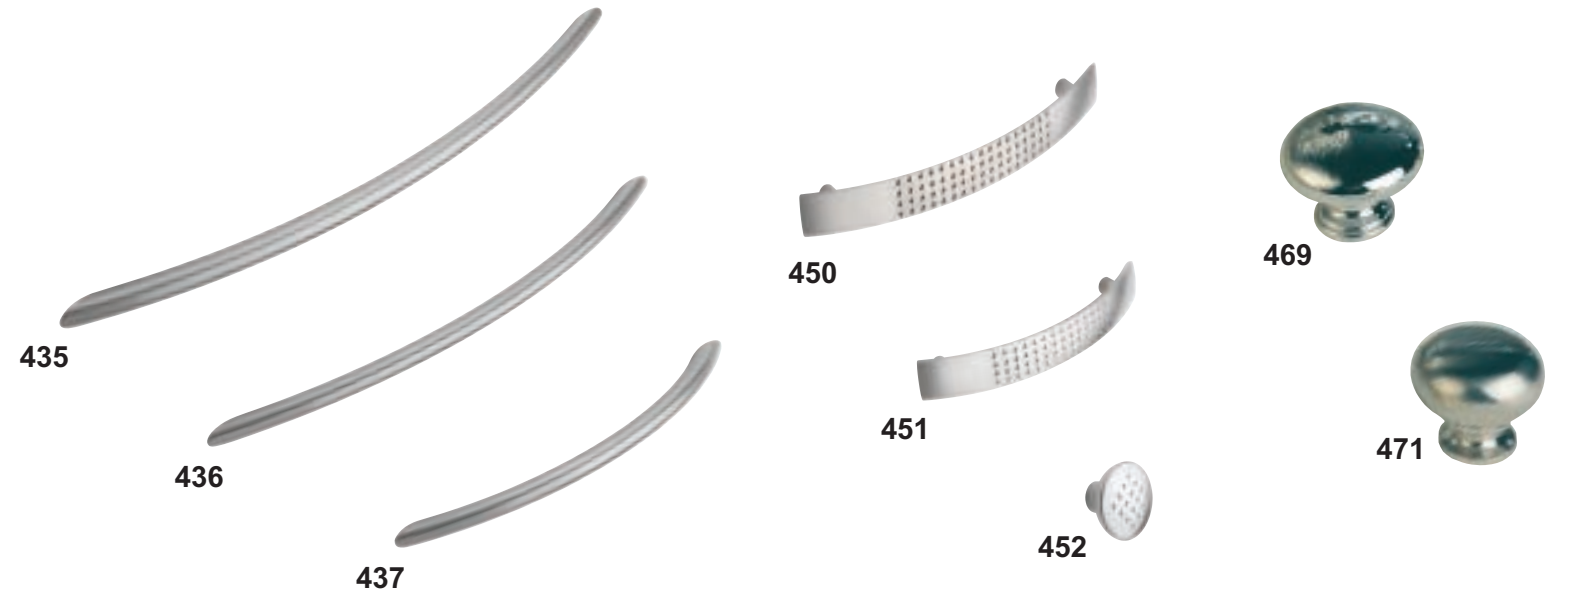

Vertical with horizontal.

Endless flexibility to create another dimension to your design.

Our extensive selection of knobs and pulls comes in a range of finishes including stainless look, brushed steel, nickel & titanium finish and chrome, and includes a selection of Gemstone handles to inspire and meet your personal tastes.

There are 19 optional widths available from 188mm wide to 1185mm wide. Codes 610 - 628.

There are 18 optional widths available from 197mm wide to 1145mm wide. Codes 650 - 666.