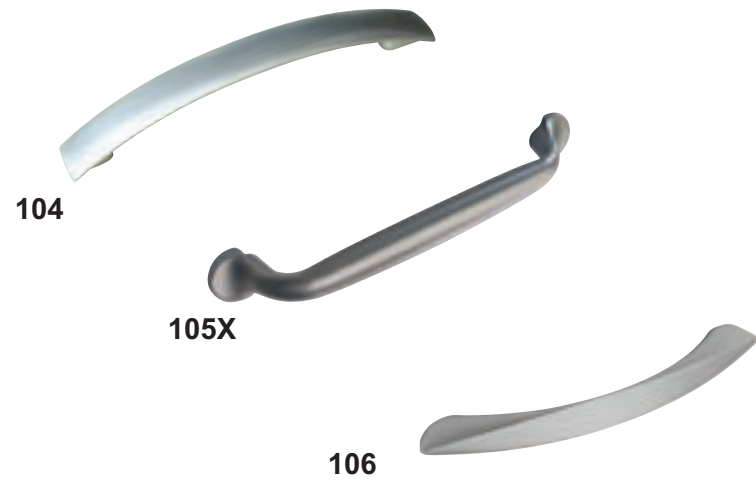

WOOD EFFECT Drawers (Type 2)

TANDEMBOX Antaro Drawers (Type 1)

Handles

Personalising your bedroom is completed through your choice of handle, and its positioning.

Mix styles contemporary with traditional, large with small, pull with knob.

Vertical with horizontal.

Endless flexibility to create another dimension to your design.

Our extensive selection of knobs and pulls comes in a range of finishes including stainless look, brushed steel, nickel & titanium finish and chrome, and includes a selection of Gemstone handles to inspire and meet your personal tastes.

There are 19 optional widths available from 188mm wide to 1185mm wide. Codes 610 - 628.

There are 18 optional widths available from 197mm wide to 1145mm wide. Codes 650 - 666.