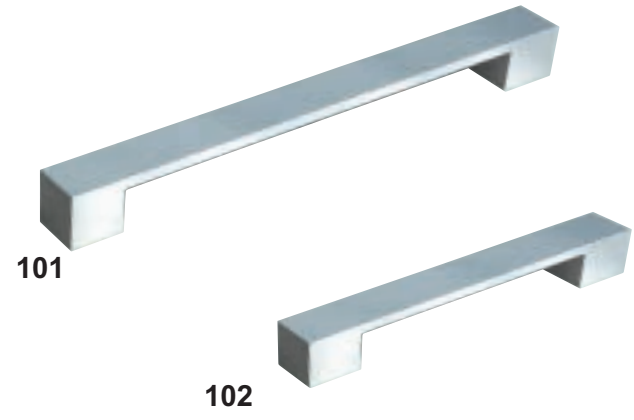

Vertical with horizontal.

Endless flexibility to create another dimension to your design.

Our extensive selection of knobs and pulls comes in a range of finishes including stainless look, brushed steel, nickel & titanium finish and chrome, and includes a selection of Gemstone handles to inspire and meet your personal tastes.