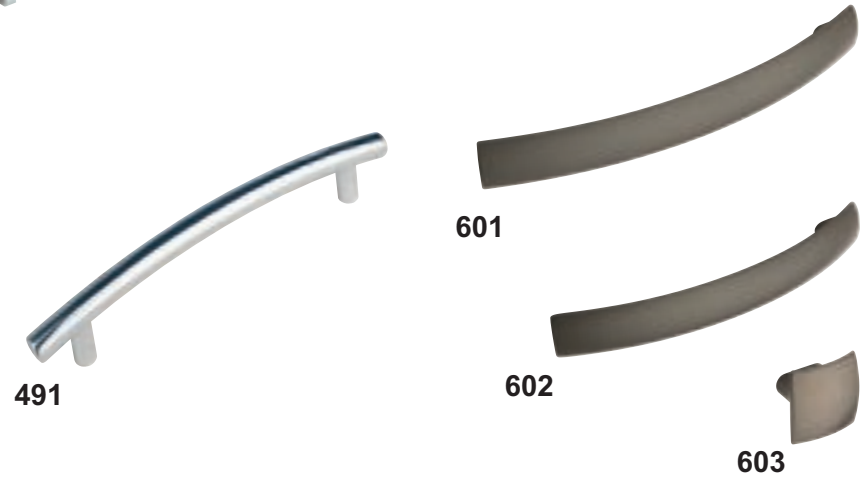

Vertical with horizontal.

Endless flexibility to create another dimension to your design.

Our extensive selection of knobs and pulls comes in a range of finishes including stainless look, brushed steel, nickel & titanium finish and chrome, and includes a selection of Gemstone handles to inspire and meet your personal tastes.

There are 19 optional widths available from 188mm wide to 1185mm wide. Codes 610 - 628.

There are 18 optional widths available from 197mm wide to 1145mm wide. Codes 650 - 666.